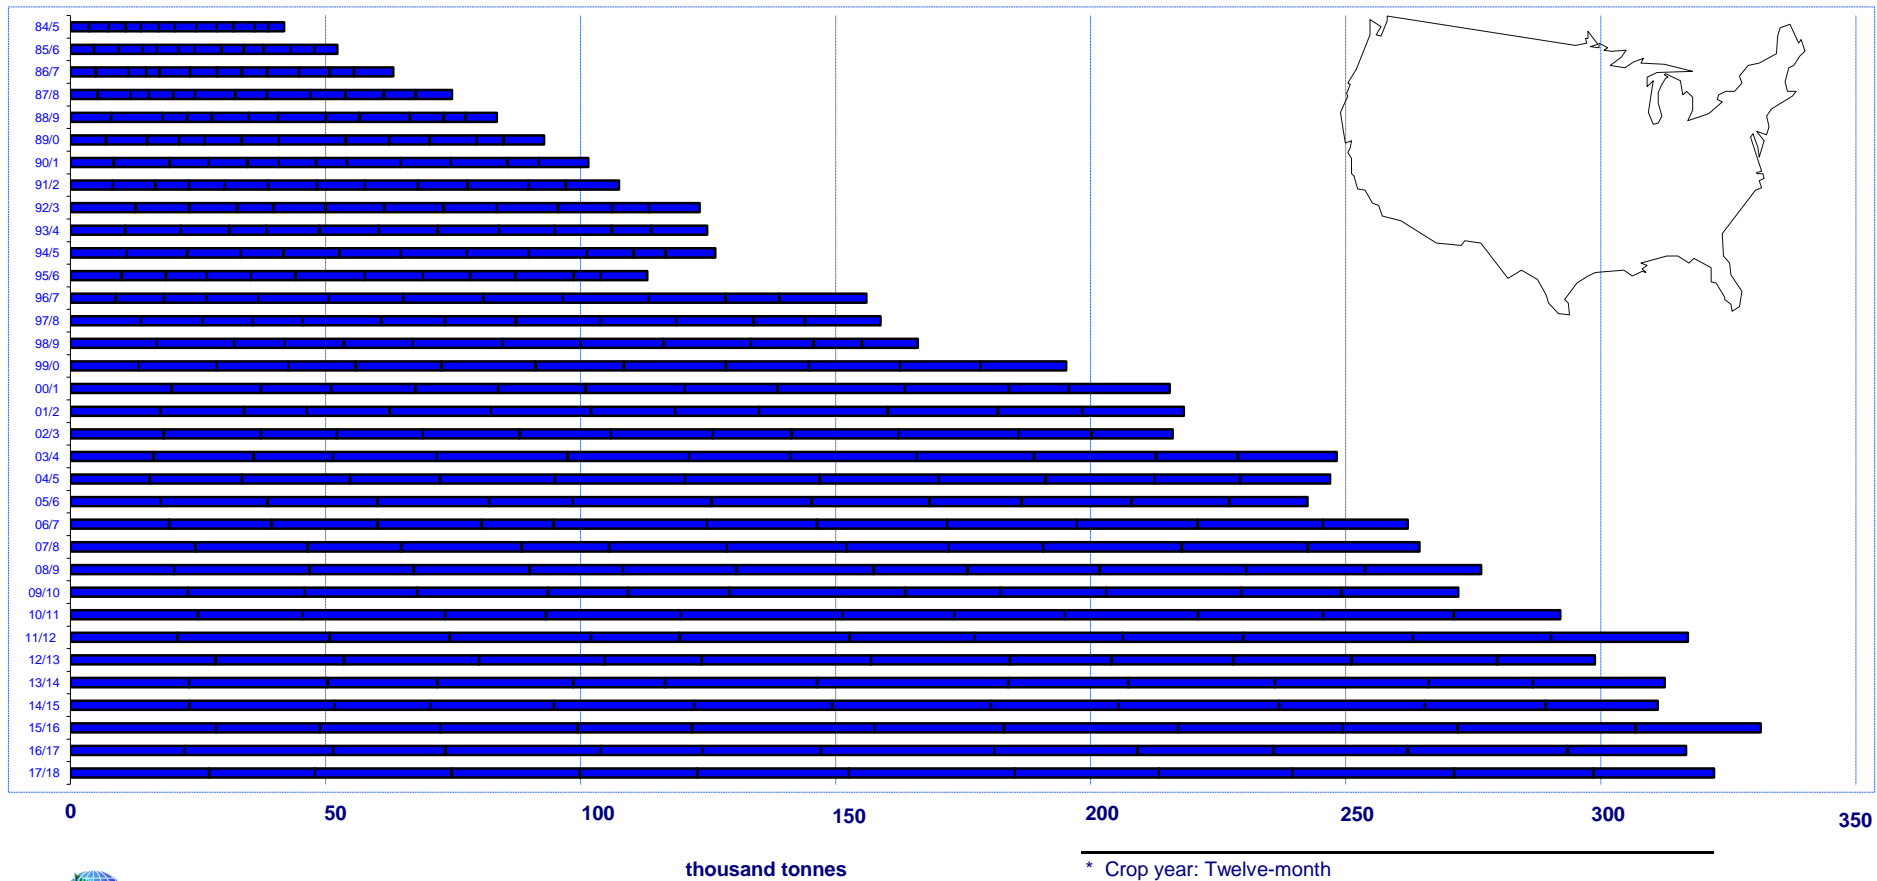

USA: OLIVE OIL IMPORTS

(including Olive-Pomace Oils)

Cumulative monthly imports by crop year *

crop years

* Crop year: Twelve-month

Prior to 2005/06, period from 1 November to 31 October

As of 2005/06, period from 1 October to 30 September

USA : OLIVE OIL IMPORTS

1966/67 - 2017/18

(Including Olive-Pomace Oils)