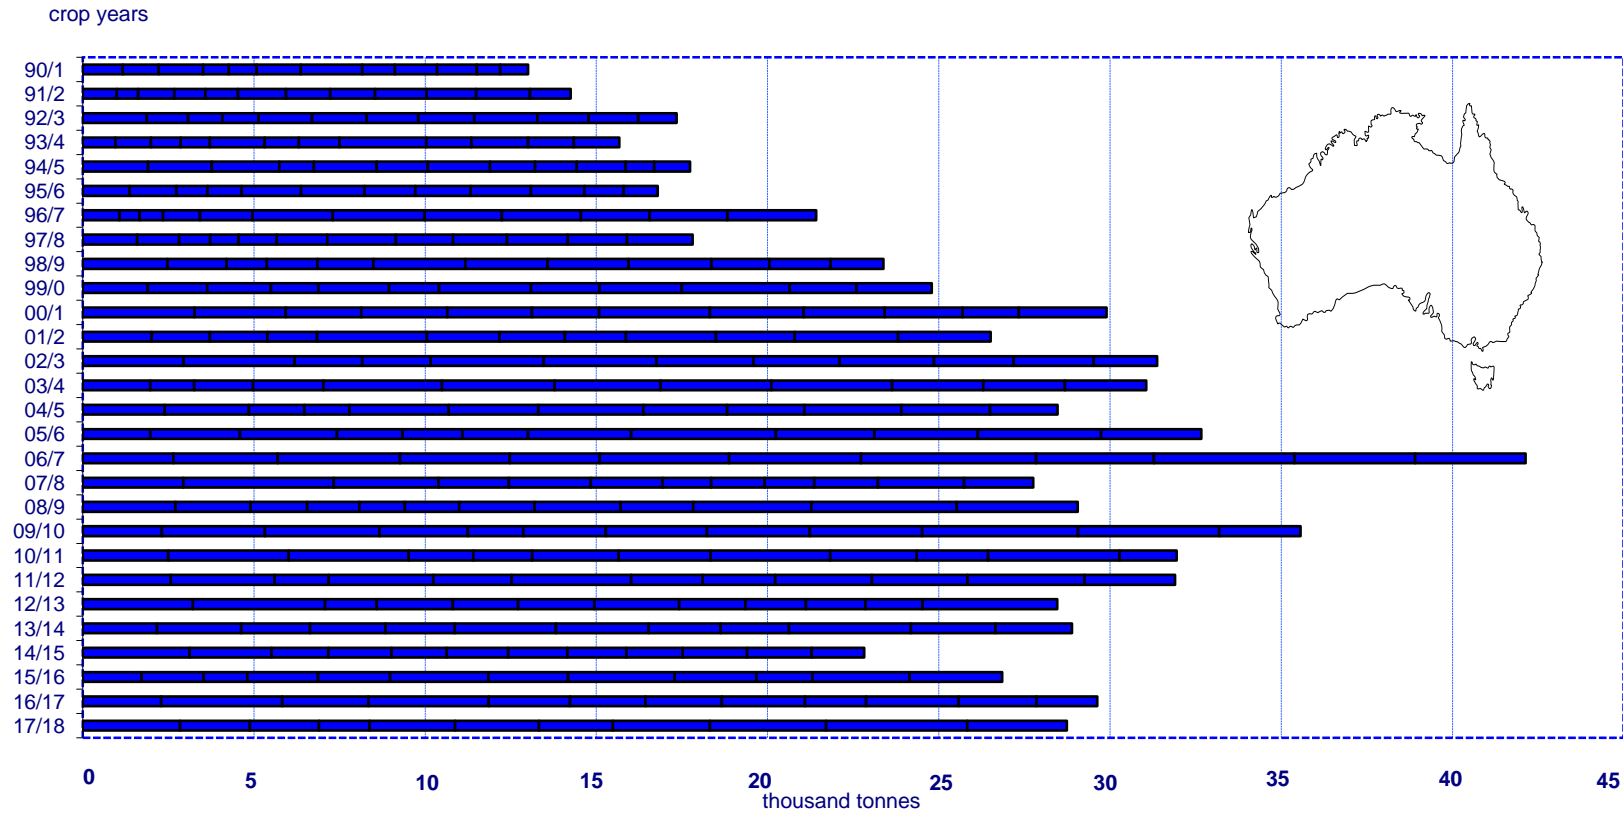

AUSTRALIA: OLIVE OIL IMPORTS

(including Olive-Pomace Oils)

Cumulative monthly imports by crop year *

* Crop year: Twelve-month

Prior to 2005/06, period from 1 November to 31 October

As of 2005/06, period from 1 October to 30 September

AUSTRALIA : OLIVE OIL IMPORTS

1967/68 - 2017/18
(Including Olive-Pomace Oils)