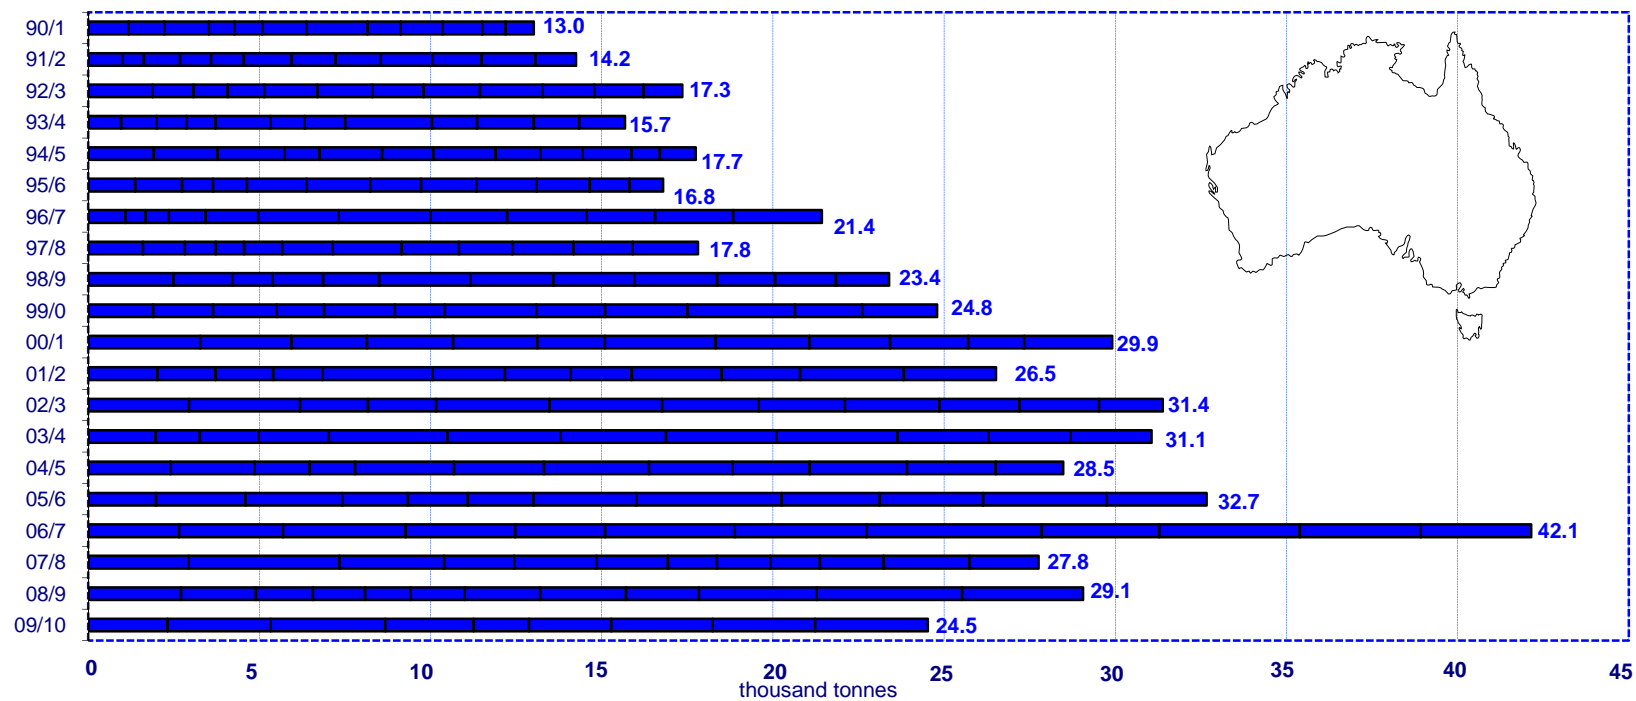

AUSTRALIA: OLIVE OIL IMPORTS

(including Olive-Pomace Oils)

Cumulative monthly imports by crop year *

crop years

International Olive Council - July 2010

* Crop year: Twelve-month

Prior to 2005/06, period from 1 November to 31 October

As of 2005/06, period from 1 October to 30 September

AUSTRALIA : OLIVE OIL IMPORTS

1967/68 - 2008/09
(Including Olive-Pomace Oils)