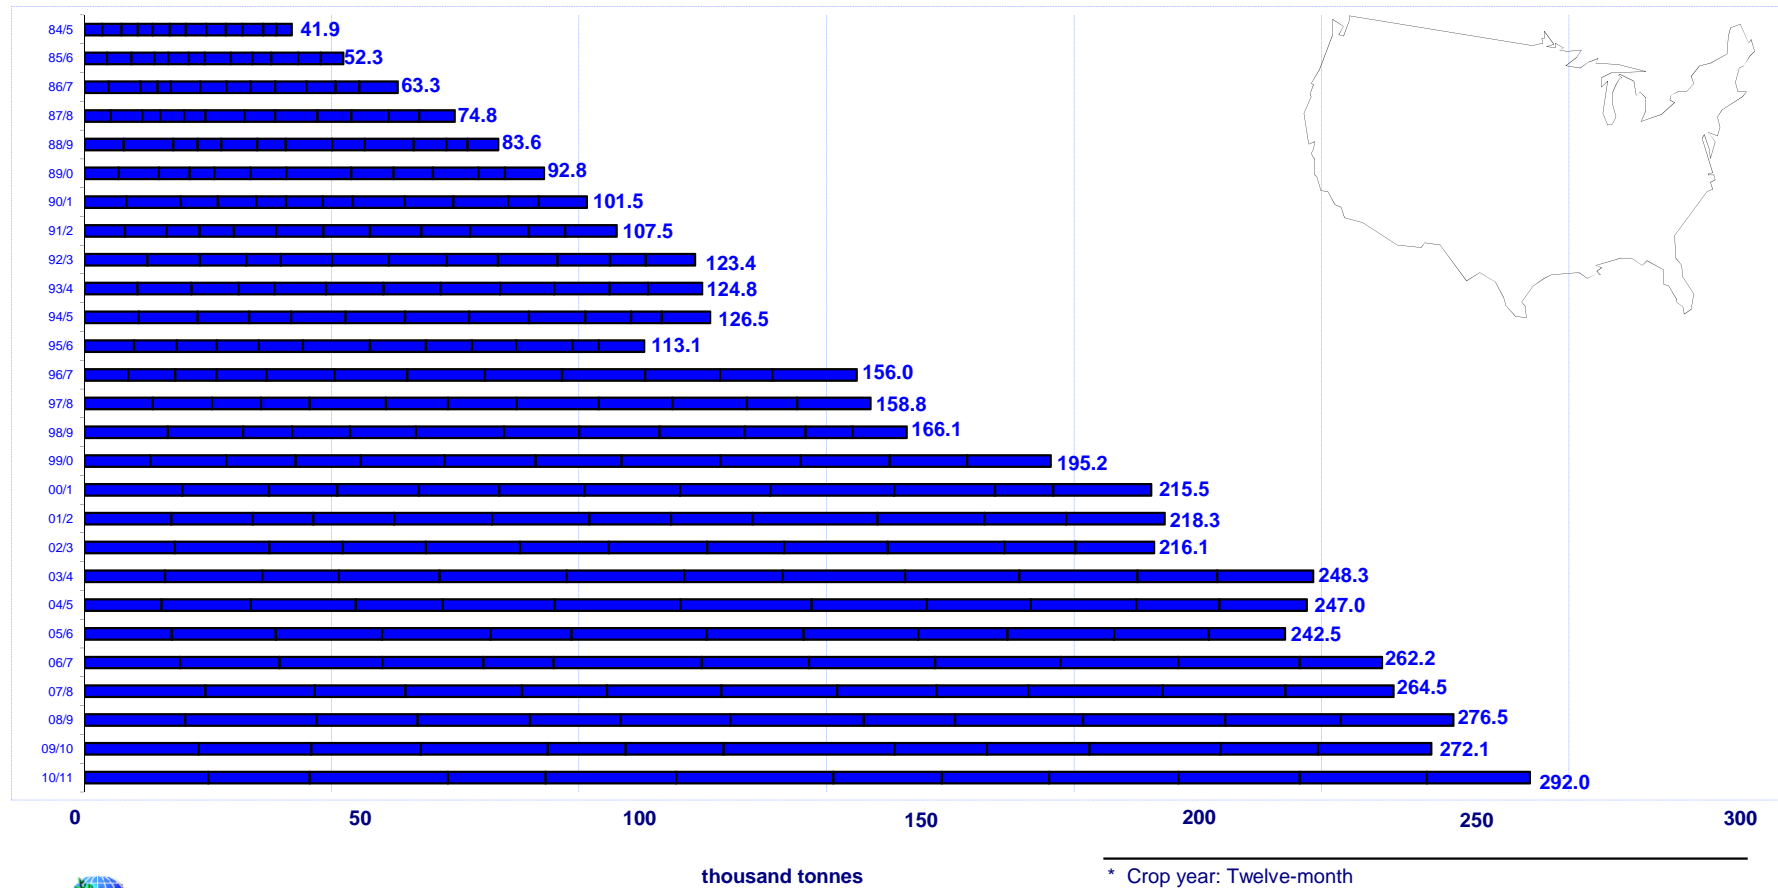

USA: OLIVE OIL IMPORTS

(including Olive-Pomace Oils)

Cumulative monthly imports by crop year *

crop years

* Crop year: Twelve-month
 Prior to 2005/06, period from 1 November to 31 October
 As of 2005/06, period from 1 October to 30 September

USA : OLIVE OIL IMPORTS

1966/67 - 2009/10

(Including Olive-Pomace Oils)