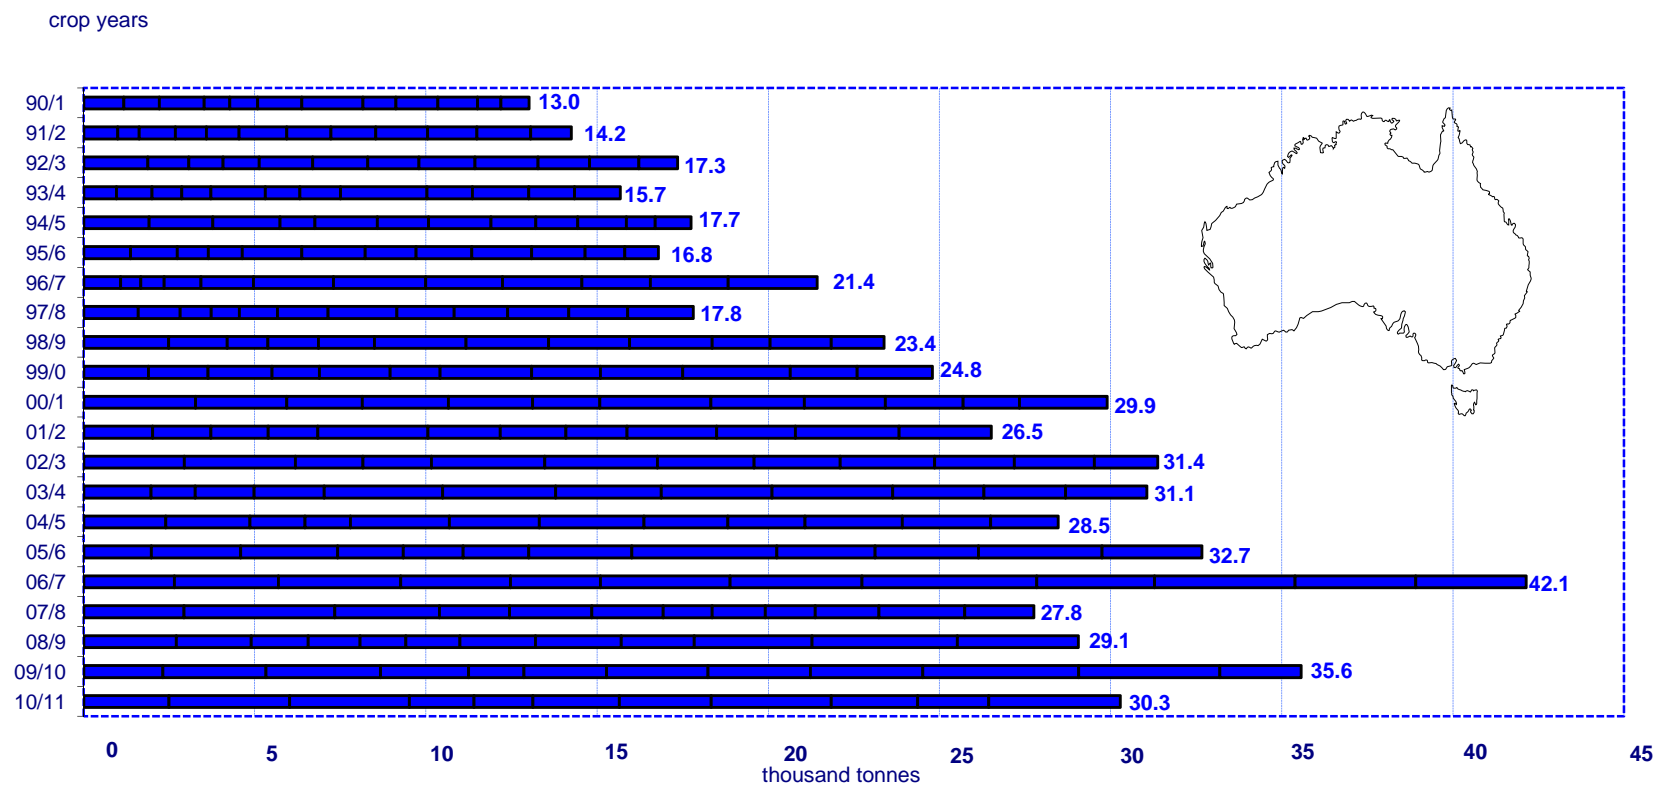

AUSTRALIA: OLIVE OIL IMPORTS

(including Olive-Pomace Oils)

Cumulative monthly imports by crop year *

International Olive Council - November 2011

* Crop year: Twelve-month

Prior to 2005/06, period from 1 November to 31 October

As of 2005/06, period from 1 October to 30 September

AUSTRALIA : OLIVE OIL IMPORTS

1967/68 - 2009/10
(Including Olive-Pomace Oils)